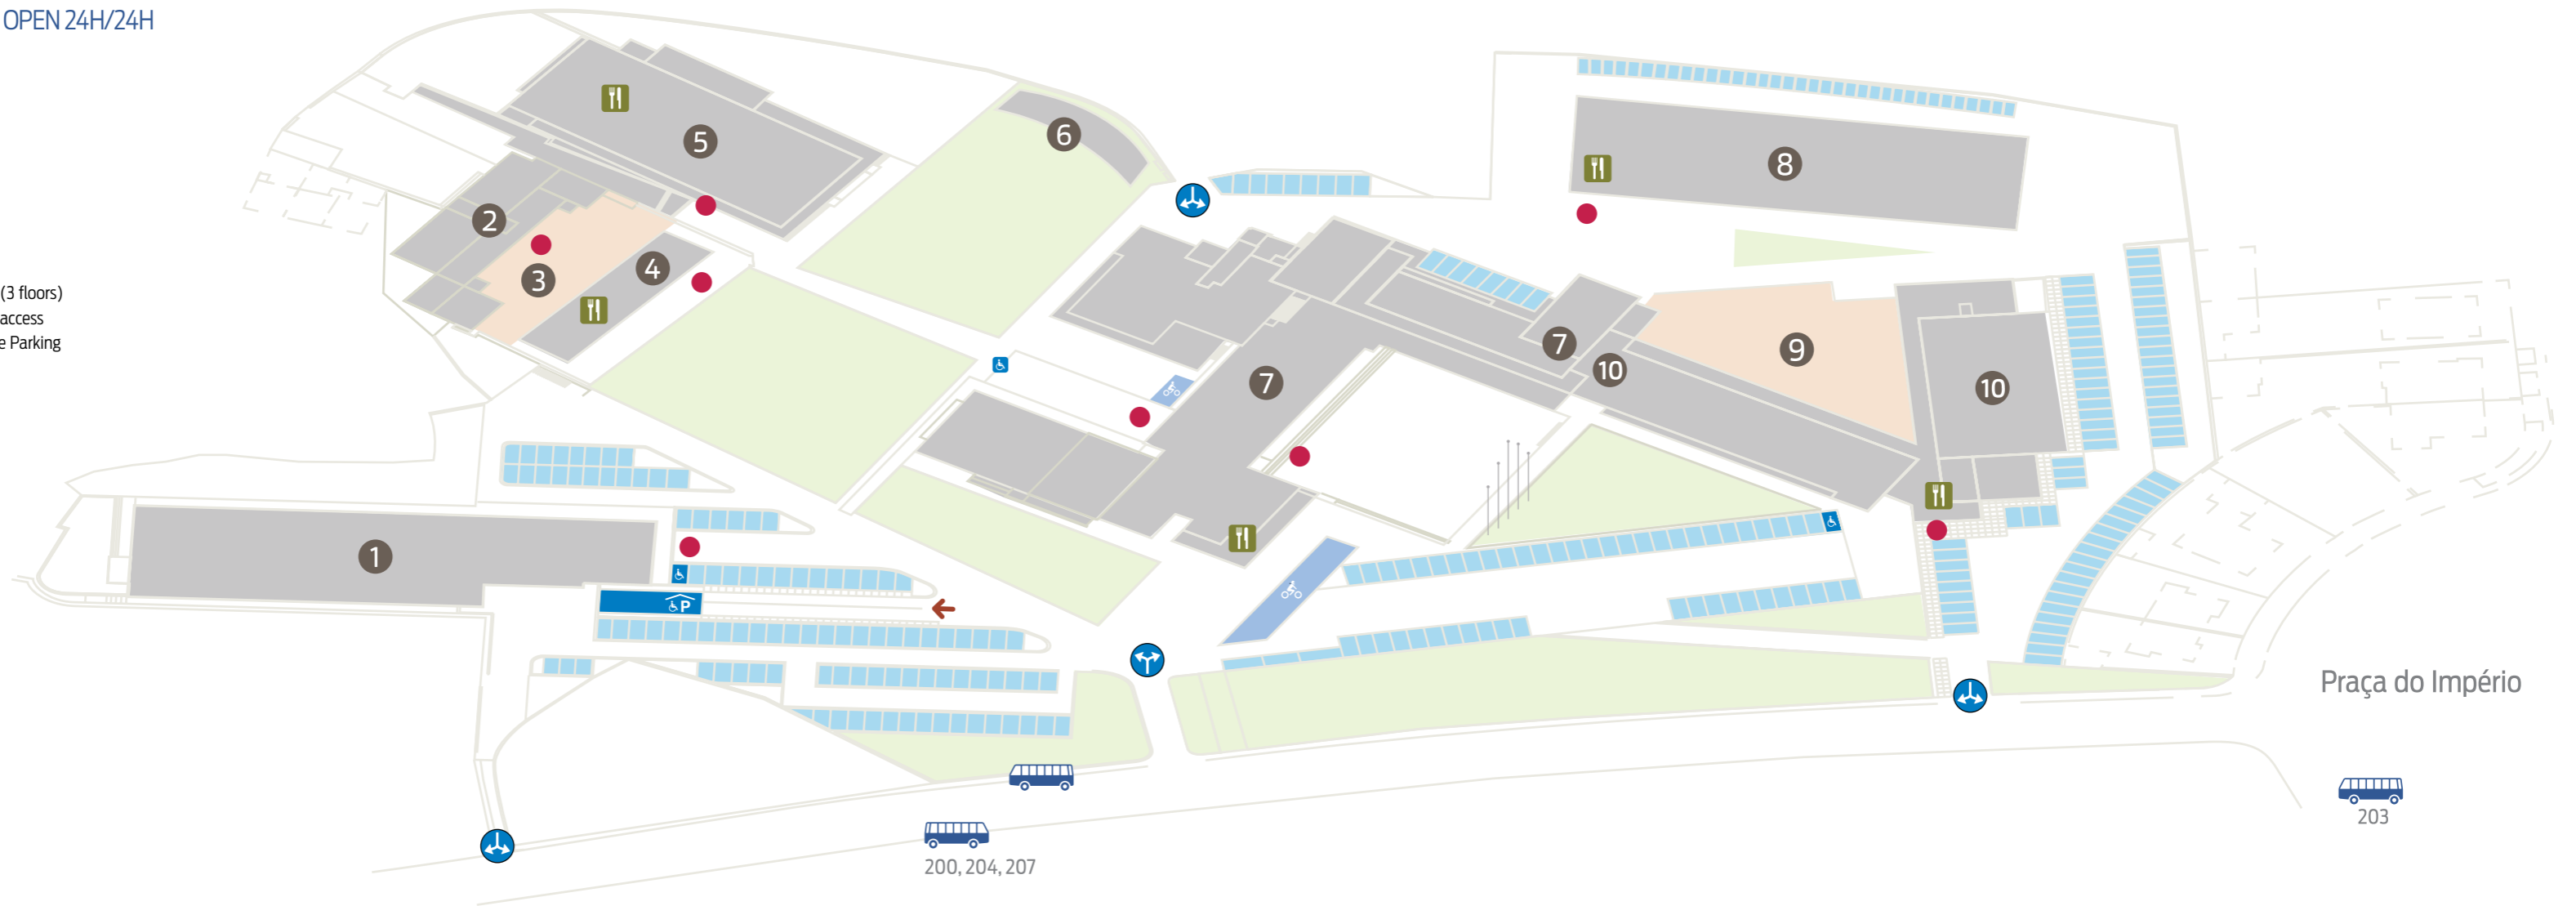

UNIVERSIDADE CATÓLICA PORTUGUESA

CAMPUS PORTO • OPEN 24H/24H

MAP LEGEND

- Buildings Entrance
- Dining Space
- ♿ Priority Parking
- P Parking Places
- P Underground Parking (3 floors)
- ← Underground Parking access
- 🚲 Bicycle and Motorcycle Parking
- ☎ (+351) 800 100 115